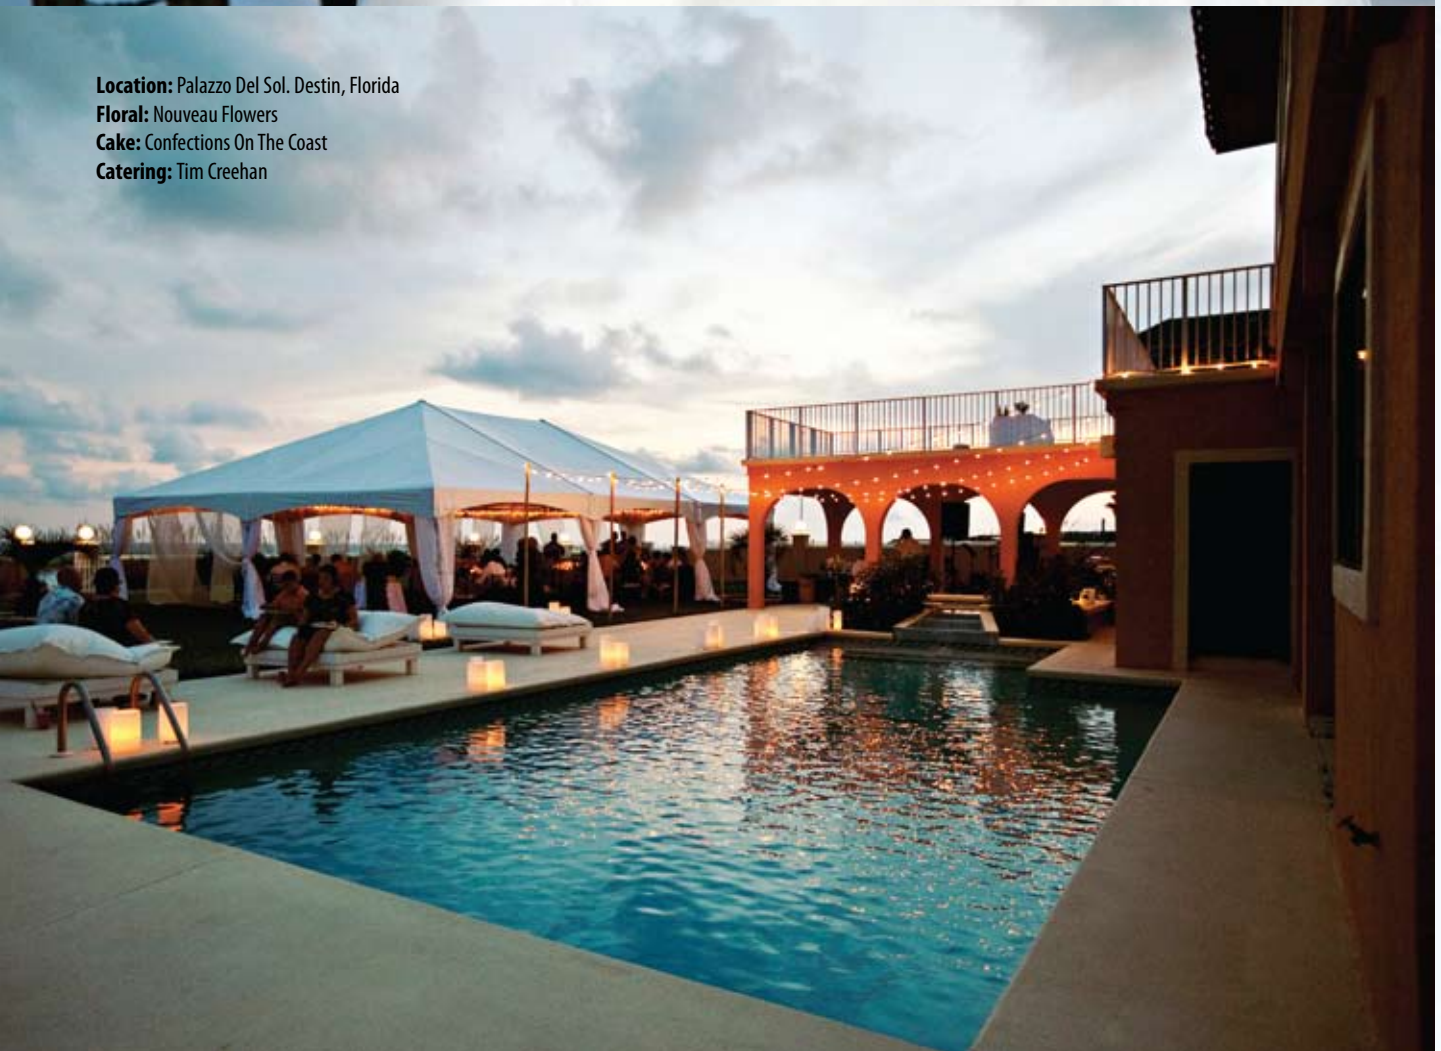

From *Dallas*
to *Destin*

Couples from across the country are flocking to the beautiful beaches of the Northwest Florida Gulf Coast

*Photos by Dede Edwards Photography
www.dedeedwards.com*

*Coordination: Stephanie Tate
www.Savoirfaireweddings.com*

Location: Palazzo Del Sol, Destin, Florida
Floral: Nouveau Flowers
Cake: Confections On The Coast
Catering: Tim Creehan
Couple: Amanda and Buddy Rosenberg

Location: Palazzo Del Sol, Destin, Florida

Floral: Nouveau Flowers

Cake: Confections On The Coast

Catering: Tim Creehan

Location: Palazzo Del Sol, Destin, Florida
Floral: Nouveau Flowers
Cake: Confections On The Coast
Catering: Tim Creehan